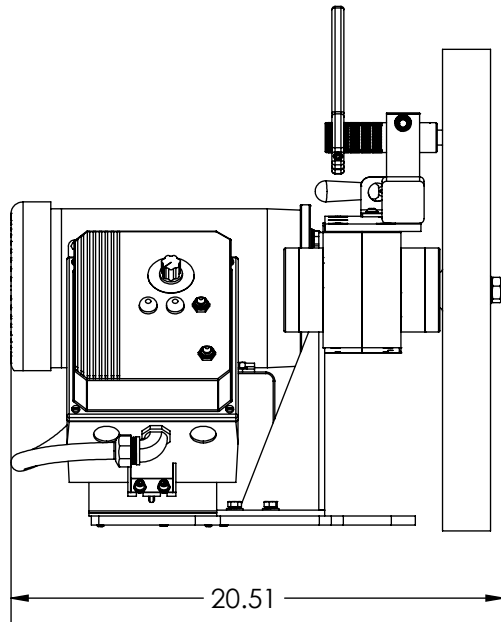

MODEL BBA20 FOOTPRINT

FRONT VIEW

SIDE VIEW

MOUNTING HOLE PATTERN

BOTTOM VIEW

**Footprint for 98930 shown your machine may vary*

SEPTEMBER 2022