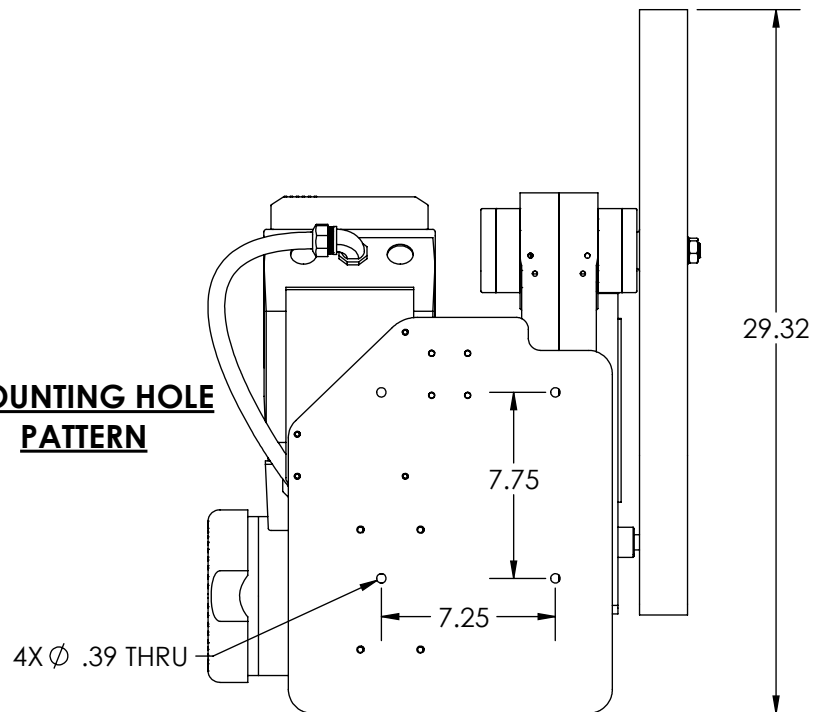

MODEL BBA20 FOOTPRINT

FRONT VIEW

SIDE VIEW

MOUNTING HOLE PATTERN

BOTTOM VIEW

**Footprint for 98930 shown your machine may vary*

SEPTEMBER 2022