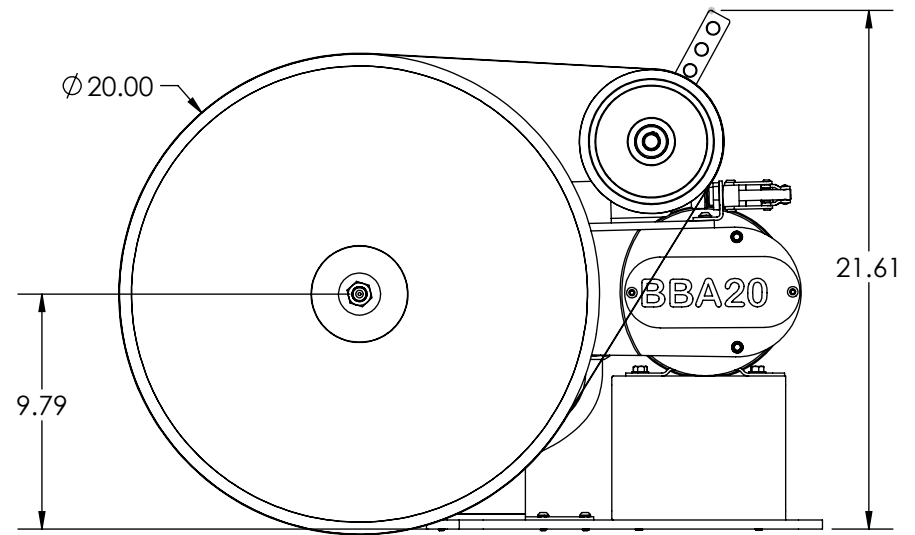

MODEL BBA20 FOOTPRINT

FRONT VIEW

SIDE VIEW

MOUNTING HOLE PATTERN

BOTTOM VIEW

**Footprint for 98930 shown your machine may vary*

SEPTEMBER 2022