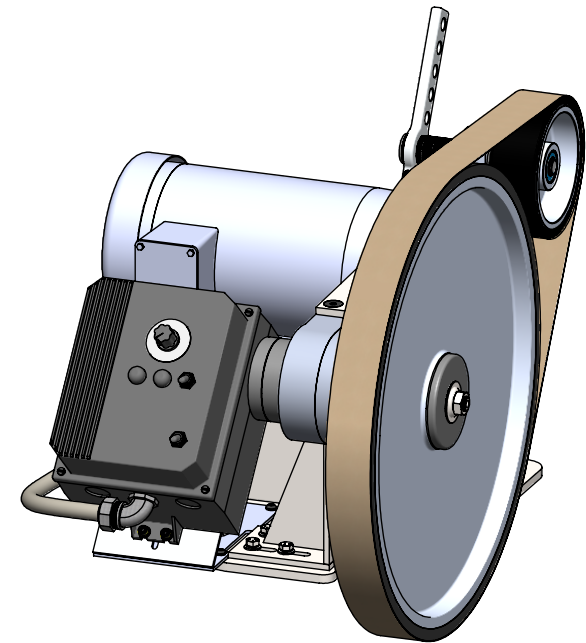

MODEL BBA20 FOOTPRINT

FRONT VIEW

SIDE VIEW

MOUNTING HOLE PATTERN

BOTTOM VIEW

**Footprint for 98930 shown your machine may vary*

SEPTEMBER 2022