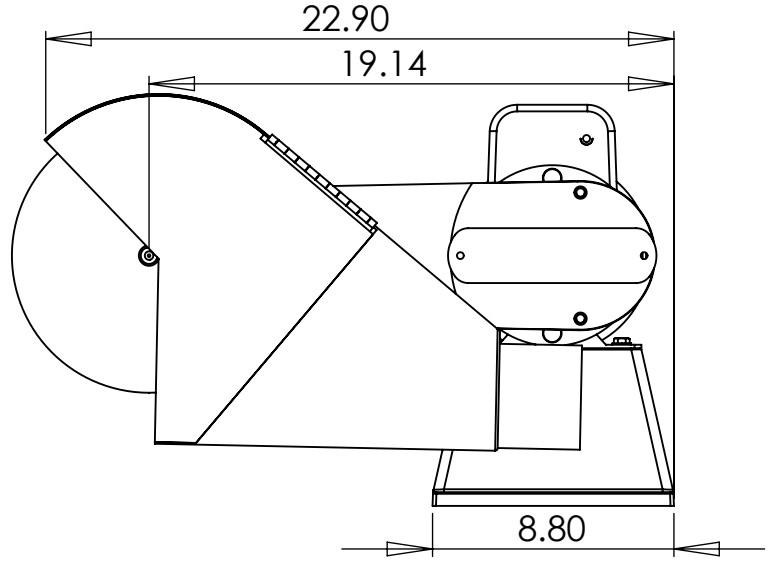

1000
LINE DRAWING

1220 TAMARA LANE
WARSAW, MO. 65355

MOUNTING PATTERN

TOP VIEW

RIGHT SIDE VIEW

FRONT VIEW

TITLE	DATE DRAWN	REV DATE	DRAWN BY	SHEET
1000	7/30/2009		CMW	1 OF 1