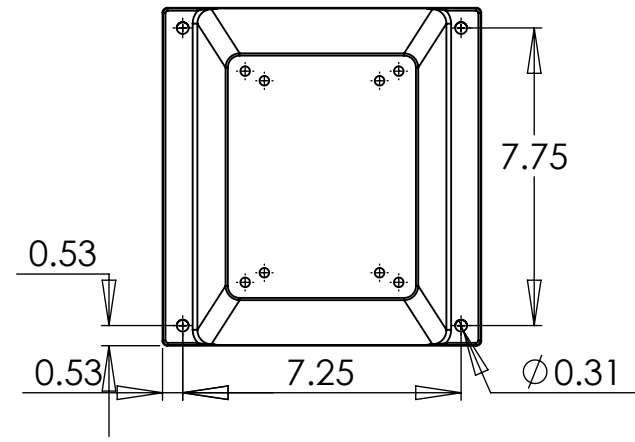

1000
LINE DRAWING

1220 TAMARA LANE
WARSAW, MO. 65355

MOUNTING PATTERN

TOP VIEW

RIGHT SIDE VIEW

FRONT VIEW

TITLE	DATE DRAWN	REV DATE	DRAWN BY	SHEET
1000	7/30/2009		CMW	1 OF 1