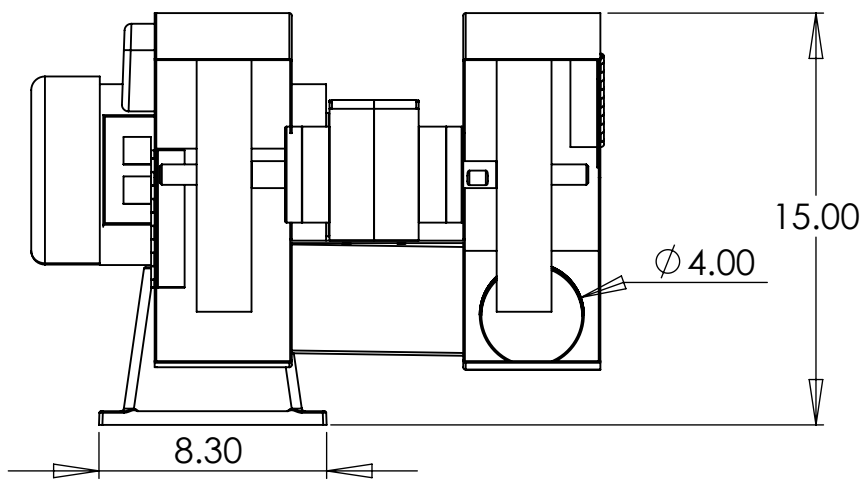

1000
LINE DRAWING

1220 TAMARA LANE
WARSAW, MO. 65355

MOUNTING PATTERN

TOP VIEW

RIGHT SIDE VIEW

FRONT VIEW

TITLE	DATE DRAWN	REV DATE	DRAWN BY	SHEET
1000	7/30/2009		CMW	1 OF 1