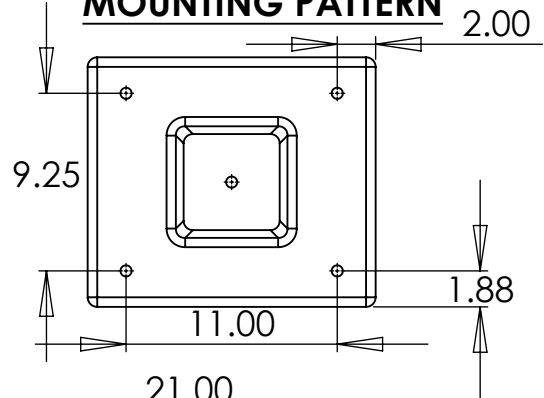

1200

LINE DRAWING

1220 TAMARA LANE
WARSAW, MO. 65355

MOUNTING PATTERN

FRONT VIEW

RIGHT SIDE VIEW

TITLE	DATE DRAWN	REV DATE	DRAWN BY	SHEET
1200	7/30/2009		CMW	1 OF 1