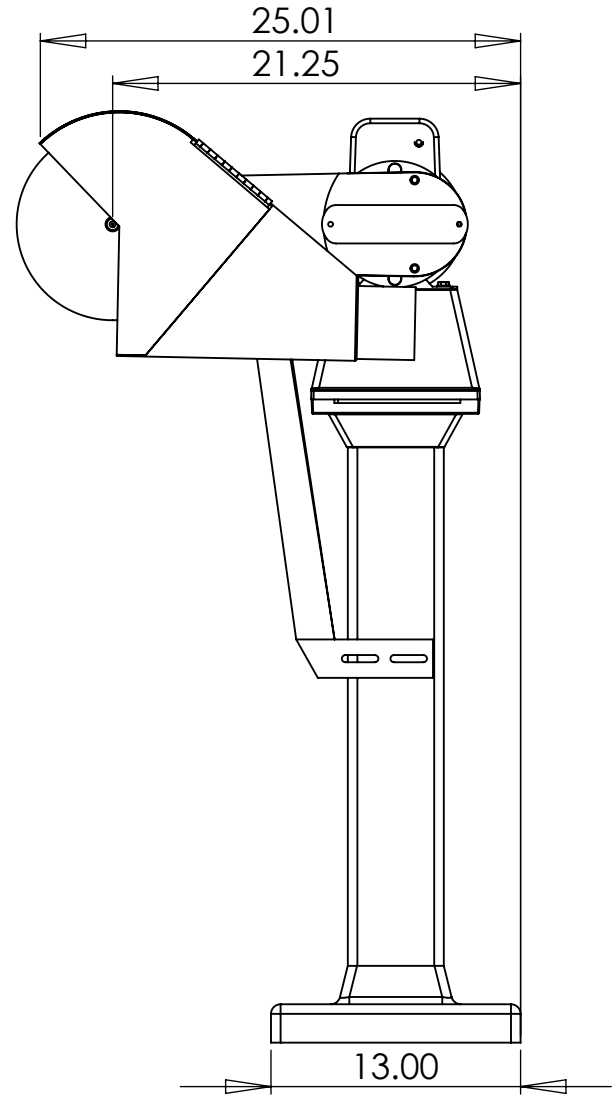

1200

LINE DRAWING

1220 TAMARA LANE
WARSAW, MO. 65355

MOUNTING PATTERN

FRONT VIEW

RIGHT SIDE VIEW

TITLE	DATE DRAWN	REV DATE	DRAWN BY	SHEET
1200	7/30/2009		CMW	1 OF 1