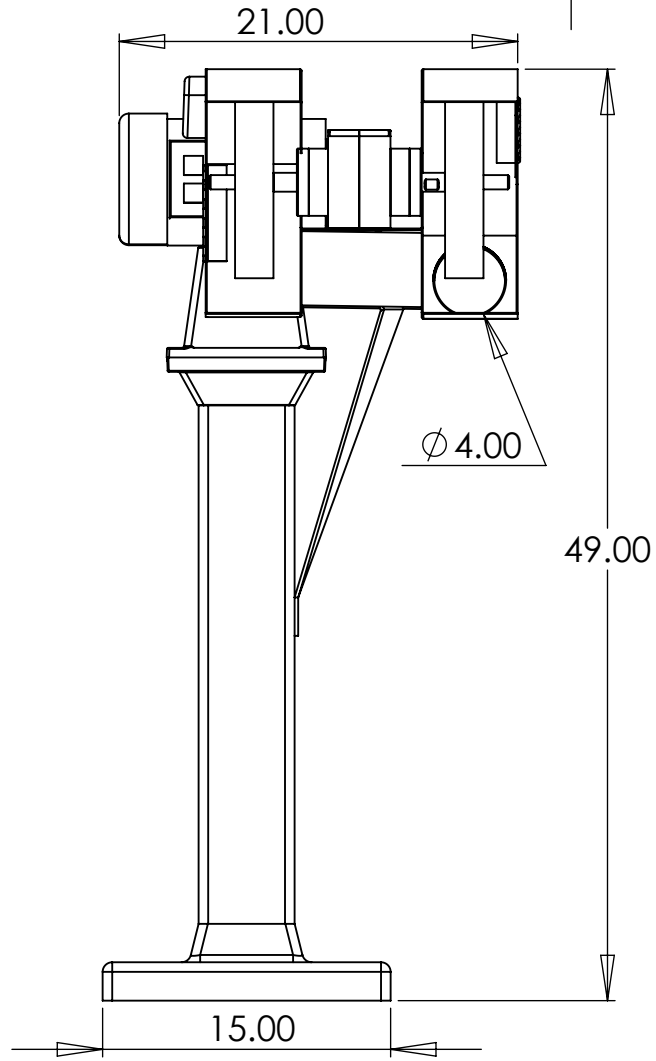

1200

LINE DRAWING

1220 TAMARA LANE
WARSAW, MO. 65355

MOUNTING PATTERN

FRONT VIEW

RIGHT SIDE VIEW

TITLE	DATE DRAWN	REV DATE	DRAWN BY	SHEET
1200	7/30/2009		CMW	1 OF 1